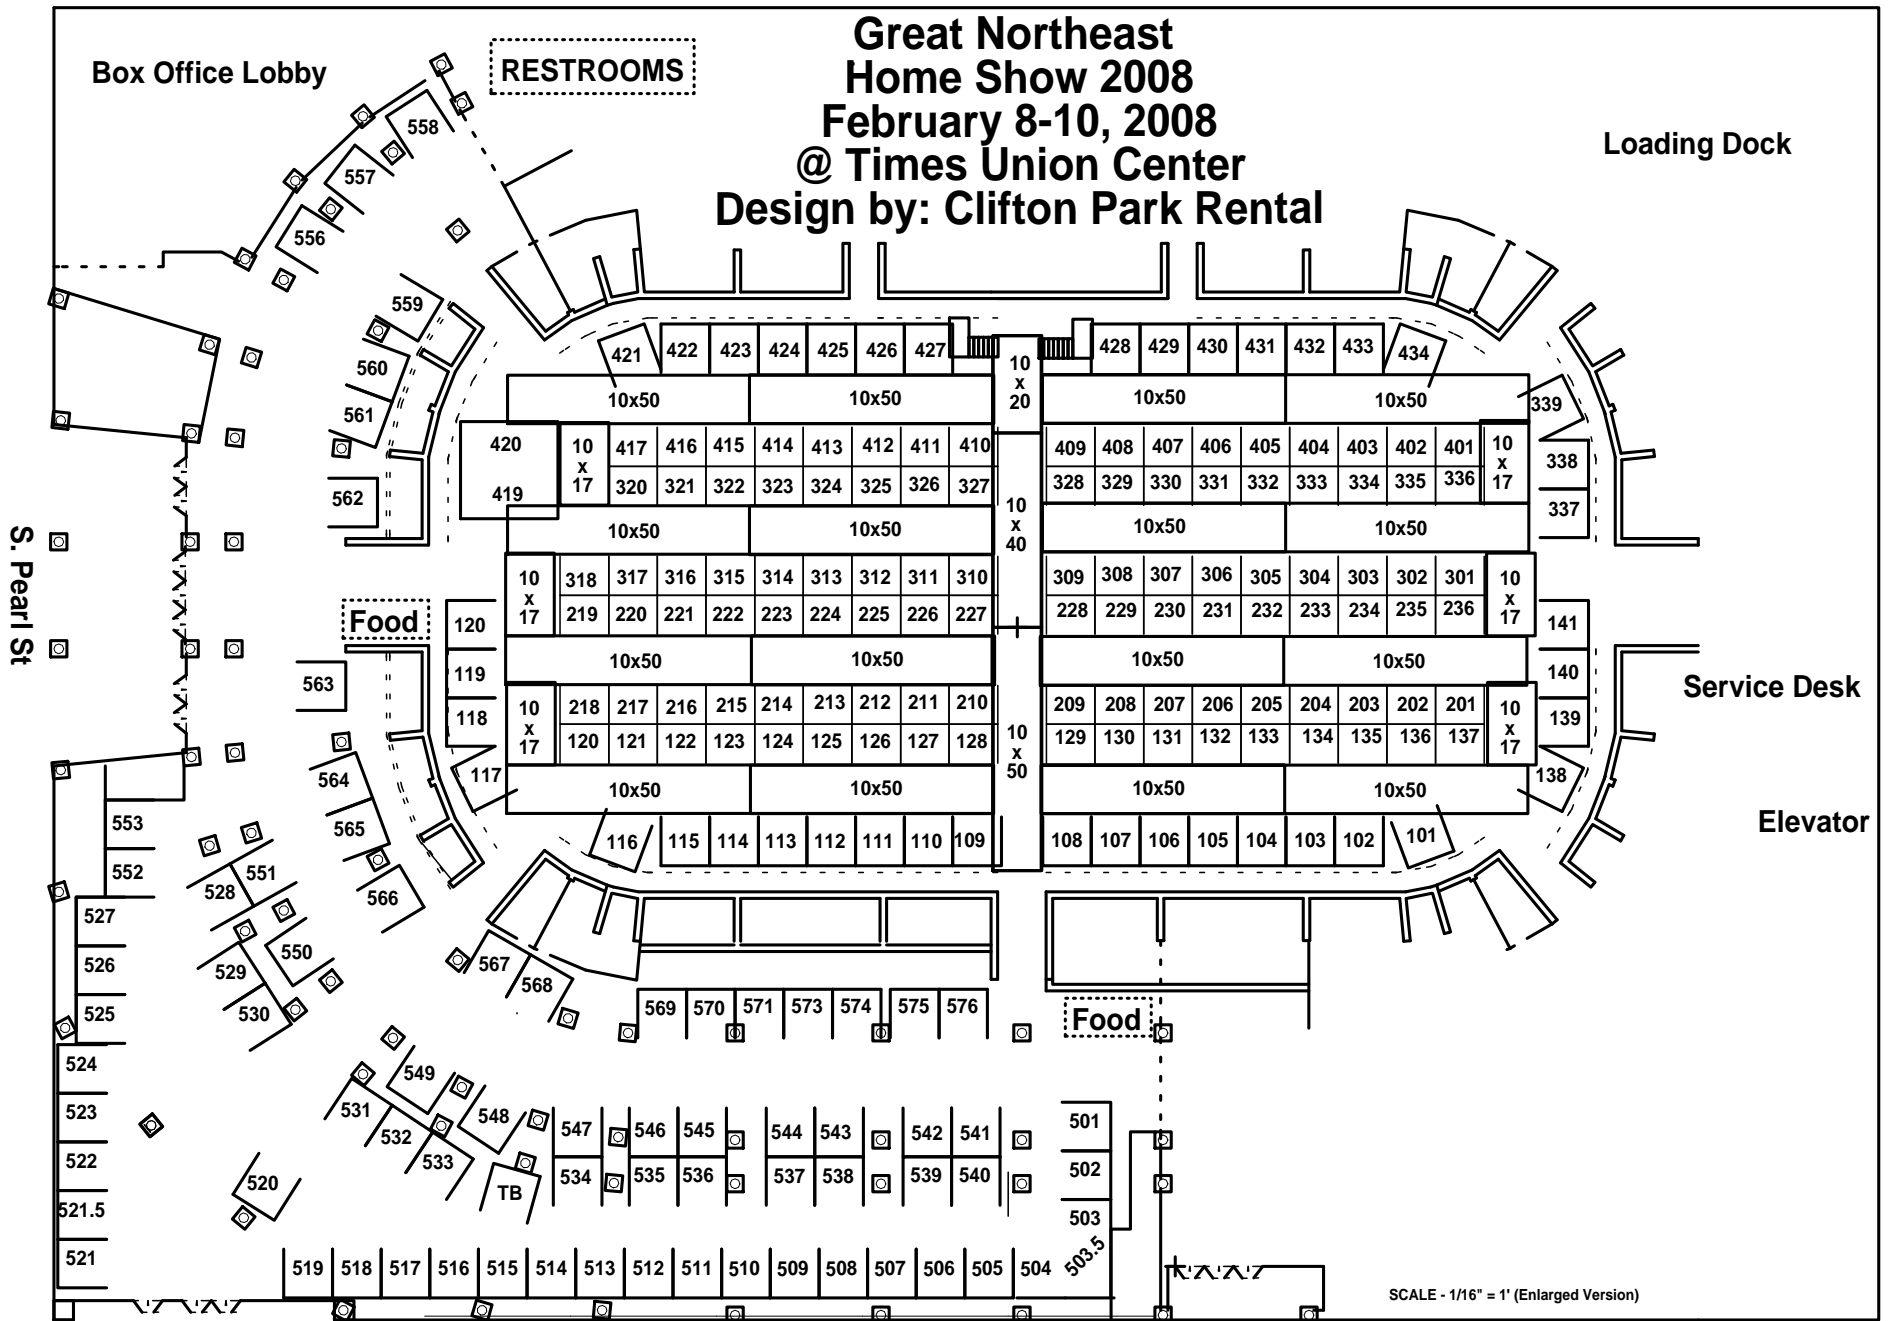

**Great Northeast  
Home Show 2008  
February 8-10, 2008  
@ Times Union Center  
Design by: Clifton Park Rental**

**Times Union Center - Lower Level**